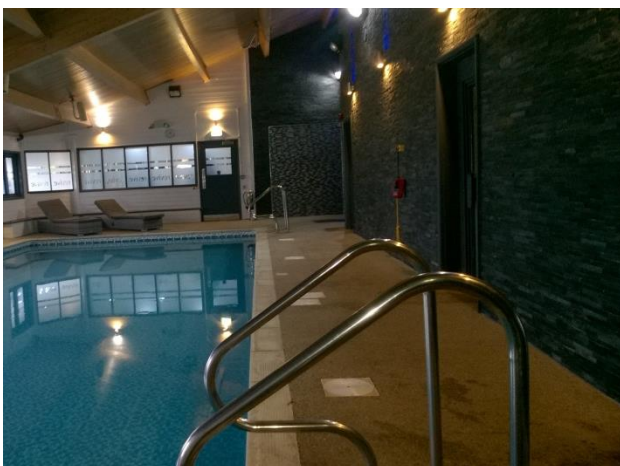

KIELDER WATERSIDE

RETREAT TO ADVENTURE

Access statement - Pool

The Pool is accessed from the Visitor Centre Reception.

The clear opening width of the door from the changing room to Poolside is 840mm.

The opening force for the door is light.

Access to the pool side is step free.

Poolside showers are provided.

On entry the poolside is 1400mm wide.

Access into the pool is by stepped ladder.

KIELDER WATERSIDE

RETREAT TO ADVENTURE

1. Poolside showers

2. Stepped ladder access

3. Pool side seats.

4. Pool side

5. Poolside