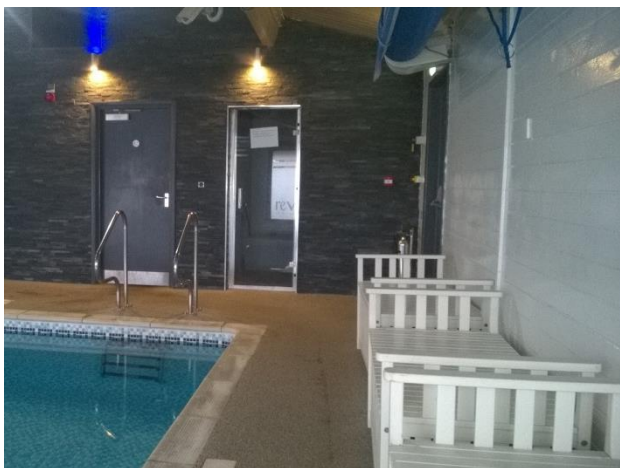

KIELDER WATERSIDE

RETREAT TO ADVENTURE

Access statement - Pool

The Pool is accessed from the Visitor Centre Reception.

The clear opening width of the door from the changing room to Poolside is 840mm.

The opening force for the door is light.

Access to the pool side is step free.

Poolside showers are provided.

On entry the poolside is 1400mm wide.

Access into the pool is by stepped ladder.

KIELDER WATERSIDE

RETREAT TO ADVENTURE

1. Poolside showers

2. Stepped ladder access

3. Pool side seats.

4. Pool side

5. Poolside