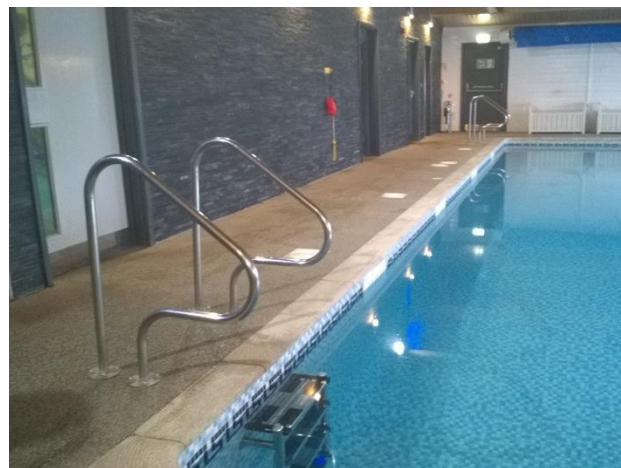

KIELDER WATERSIDE

RETREAT TO ADVENTURE

Access statement - Pool

The Pool is accessed from the Visitor Centre Reception.

The clear opening width of the door from the changing room to Poolside is 840mm.

The opening force for the door is light.

Access to the pool side is step free.

Poolside showers are provided.

On entry the poolside is 1400mm wide.

Access into the pool is by stepped ladder.

KIELDER WATERSIDE

RETREAT TO ADVENTURE

1. Poolside showers

2. Stepped ladder access

3. Pool side seats.

4. Pool side

5. Poolside