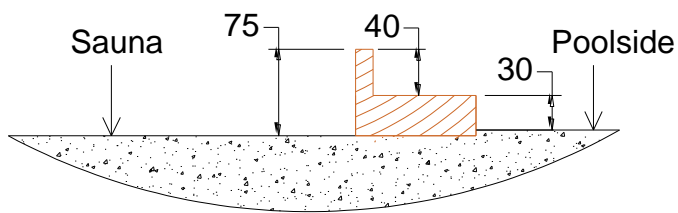

## Access Statement - Sauna

Location Visitor Centre Swimming Pool

The Sauna is accessed directly from the poolside the poolside is 1400mm wide

The clear opening width of the glass door is 590mm the door has a raised threshold.

The door is free swinging.

There is limited space inside the Sauna.

The benches are slated timber construction.

The lower bench is 540mm above floor level.

Door Threshold