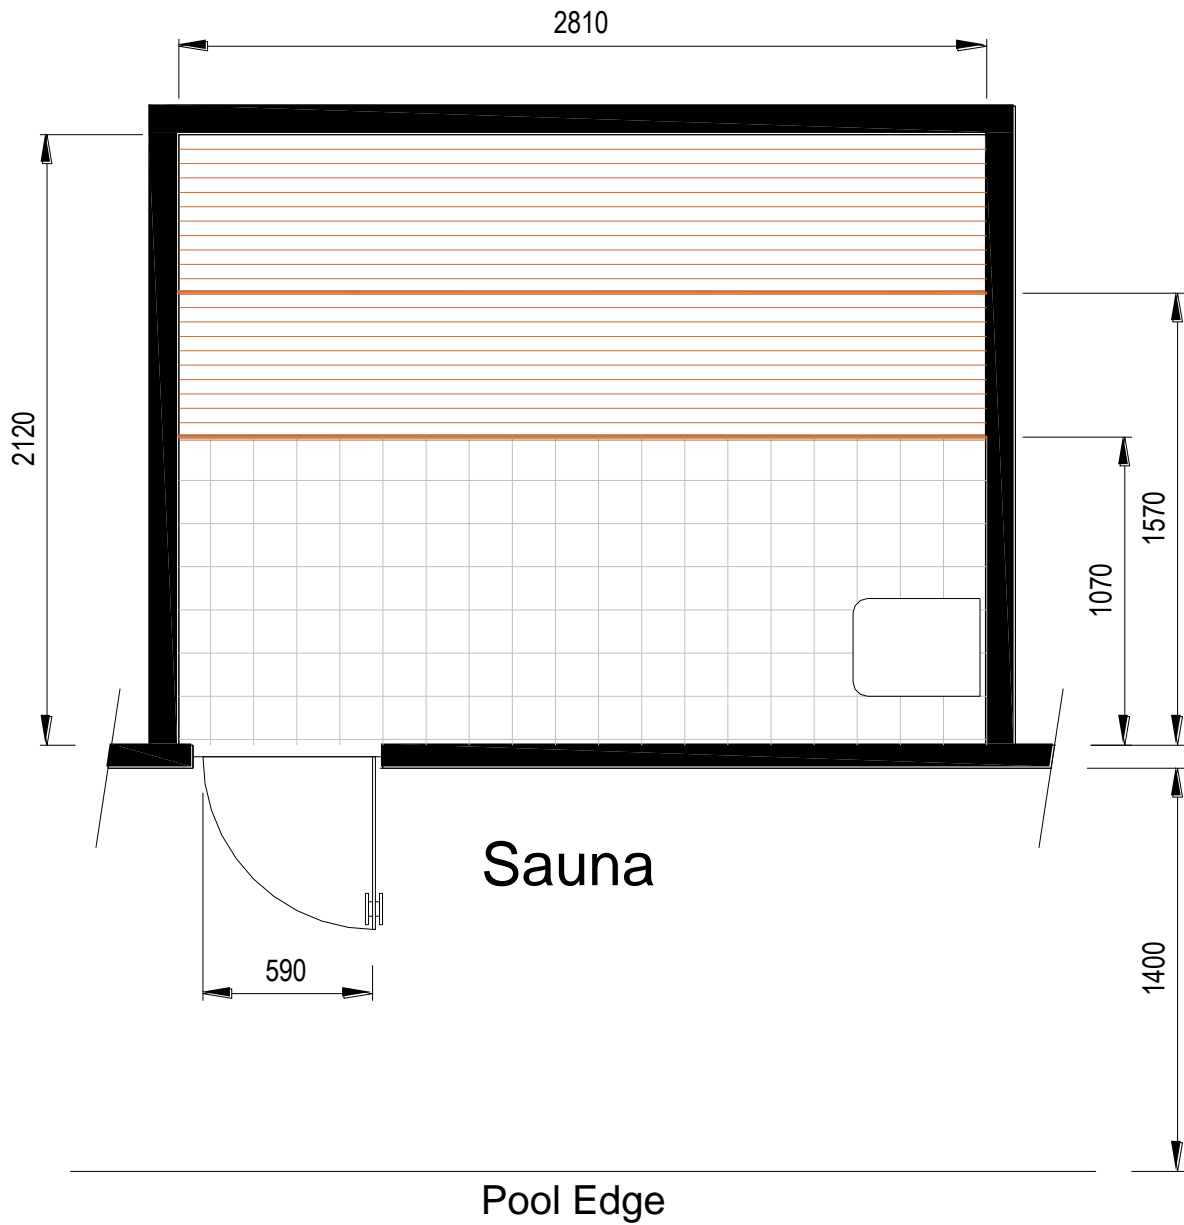

KIELDER WATERSIDE

RETREAT TO ADVENTURE