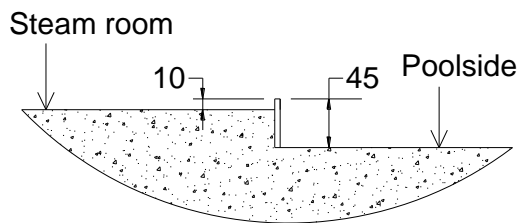

KIELDER WATERSIDE

RETREAT TO ADVENTURE

Access Statement - Steam Room

Location Visitor Centre Swimming Pool

The Steam room is accessed directly from the poolside, the poolside is 1400mm wide.

The clear opening width of the glass door is 600mm the door has a raised threshold.

The door is free swinging.

There is limited space inside the Steam Room.

The benches are finished in small mosaic tiles.

The bench is 450mm above floor level.

Door Threshold

KIELDER WATERSIDE

RETREAT TO ADVENTURE