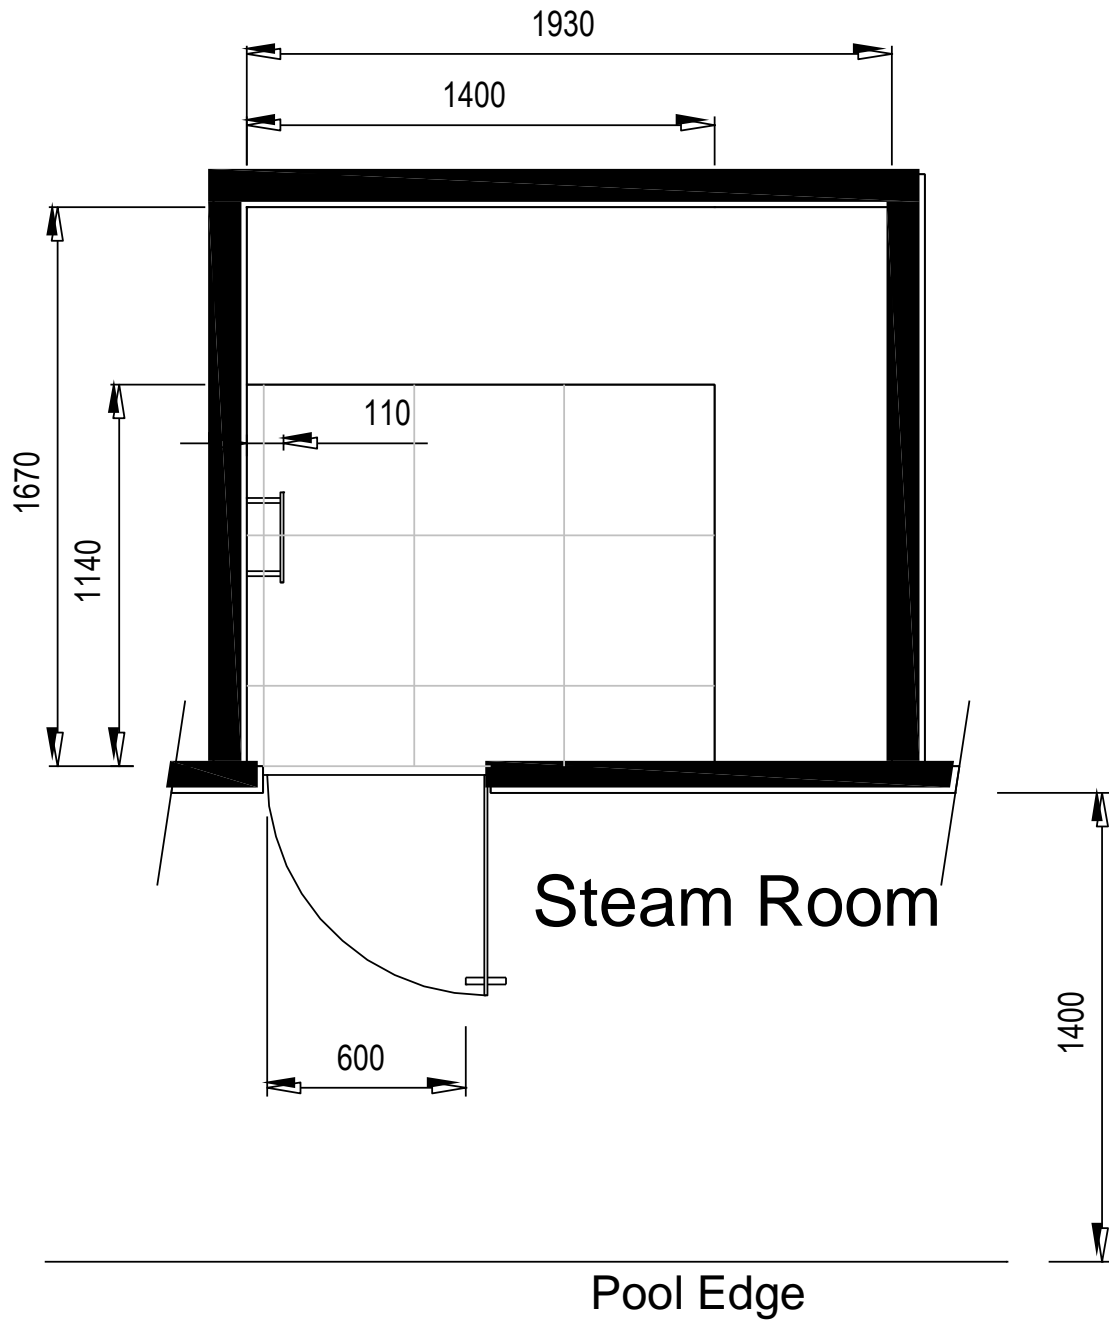

KIELDER WATERSIDE

RETREAT TO ADVENTURE

Access Statement - Steam Room

Location Visitor Centre Swimming Pool

The Steam room is accessed directly from the poolside, the poolside is 1400mm wide.

The clear opening width of the glass door is 600mm the door has a raised threshold.

The door is free swinging.

There is limited space inside the Steam Room.

The benches are finished in small mosaic tiles.

The bench is 450mm above floor level.

Door Threshold

KIELDER WATERSIDE

RETREAT TO ADVENTURE

KIELDER WATERSIDE

RETREAT TO ADVENTURE

1. Glass door.

2. Door threshold.

3. Route into room.

4. Seat and internal space.